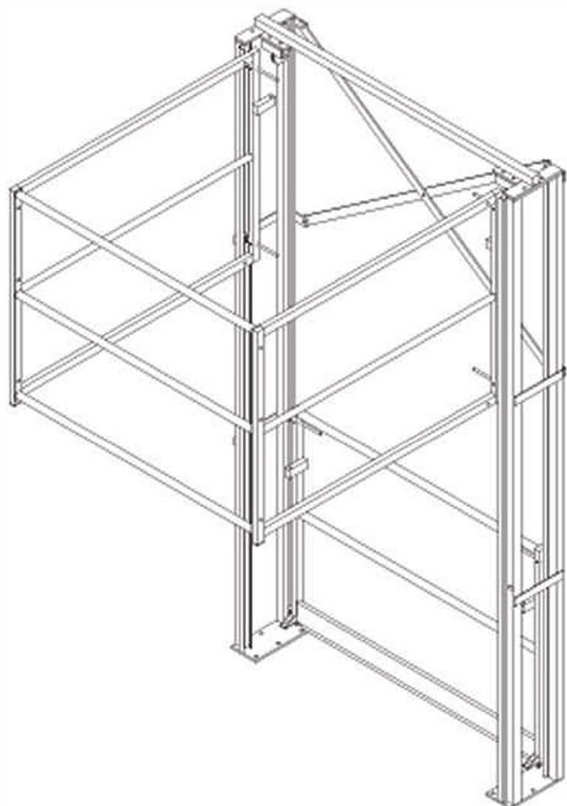

SG4

For what kind of work situation?

- Areas or mezzanines with little depth.
- Corridors.
- Environment with constraints.

AC2M

SG4

- ▶ Frees up space in depth.
- ▶ Access to pallets from 3 sides.
- ▶ Installation in shallow areas.
- ▶ Customised dimensions.
- ▶ Various finishes available.
- ▶ APAVE certification.