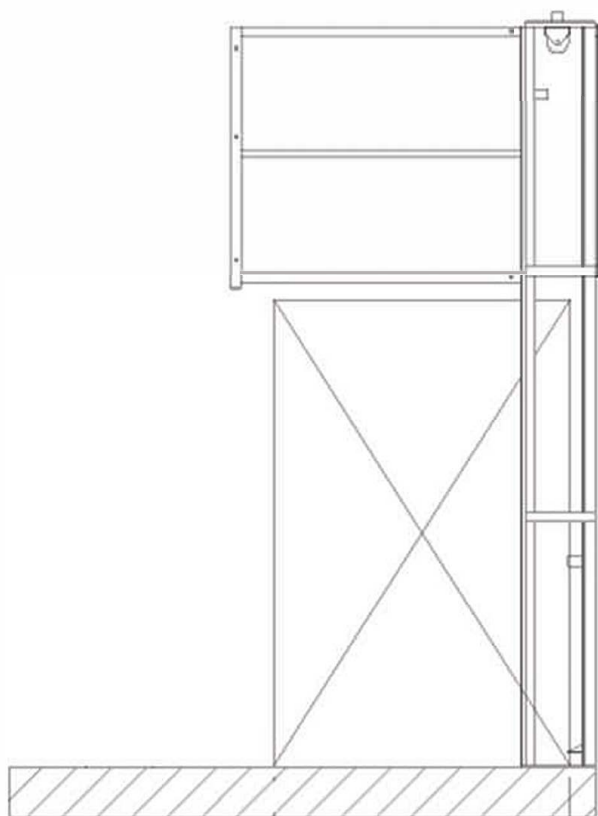

SG4

For what kind of work situation?

- Areas or mezzanines with little depth.
- Corridors.
- Environment with constraints.

AC2M

SG4

- ▶ Frees up space in depth.
- ▶ Access to pallets from 3 sides.
- ▶ Installation in shallow areas.
- ▶ Customised dimensions.
- ▶ Various finishes available.
- ▶ APAVE certification.