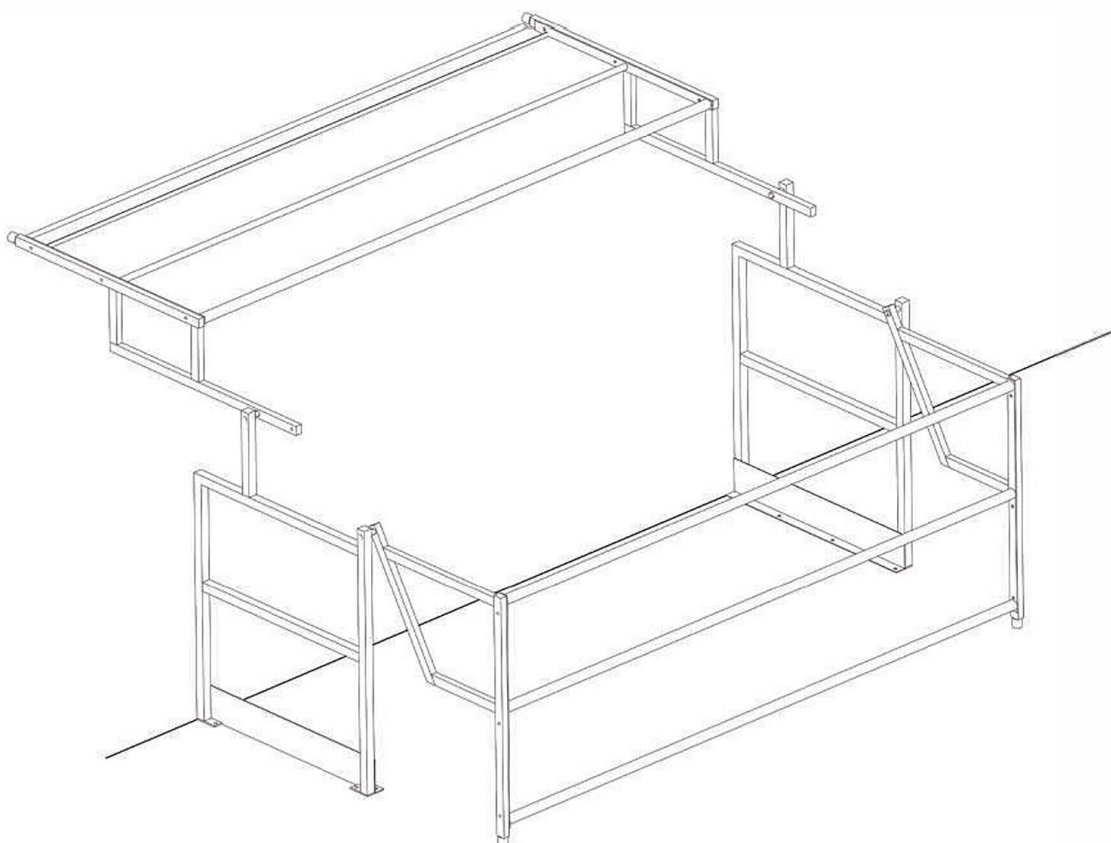

SGO

For what kind of work situation?

- ▶ Mezzanines with low ceilings.
- ▶ Complex configurations: beam at the edge of the void,...

Z.A. la Métairie - Rue du Val d'Ardoux - F-45370 DRY
www.ac2m-sarl.fr +33 (0)2 38 59 97 99 ac2m@ac2m-sarl.fr

AC2M

- ▶ Optimisation of low ceiling space.
- ▶ Adaptable to various constraints.
- ▶ Different finishes available.
- ▶ Made-to-measure dimensions.

Z.A. la Métairie - Rue du Val d'Ardoux - F-45370 DRY
www.ac2m-sarl.fr +33 (0)2 38 59 97 99 ac2m@ac2m-sarl.fr