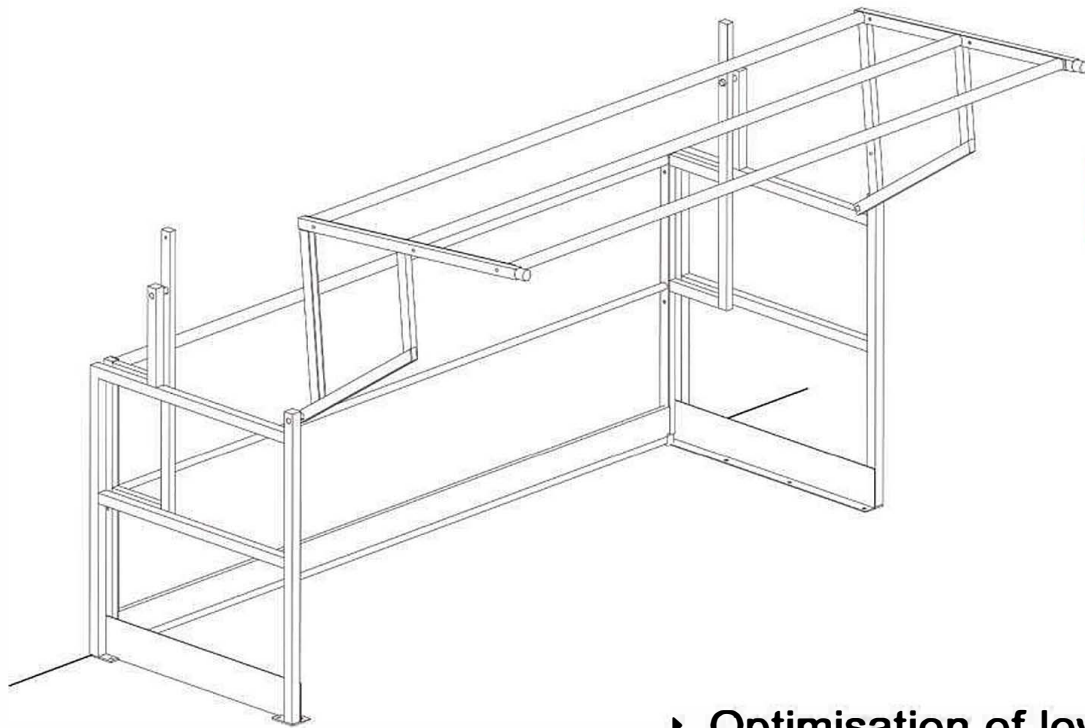

SGO

For what kind of work situation?

- ▶ Mezzanines with low ceilings.
- ▶ Complex configurations: beam at the edge of the void,...

Z.A. la Métairie - Rue du Val d'Ardoux - F-45370 DRY
www.ac2m-sarl.fr +33 (0)2 38 59 97 99 ac2m@ac2m-sarl.fr

AC2M

- ▶ Optimisation of low ceiling space.
- ▶ Adaptable to various constraints.
- ▶ Different finishes available.
- ▶ Made-to-measure dimensions.

Z.A. la Métairie - Rue du Val d'Ardoux - F-45370 DRY
www.ac2m-sarl.fr +33 (0)2 38 59 97 99 ac2m@ac2m-sarl.fr