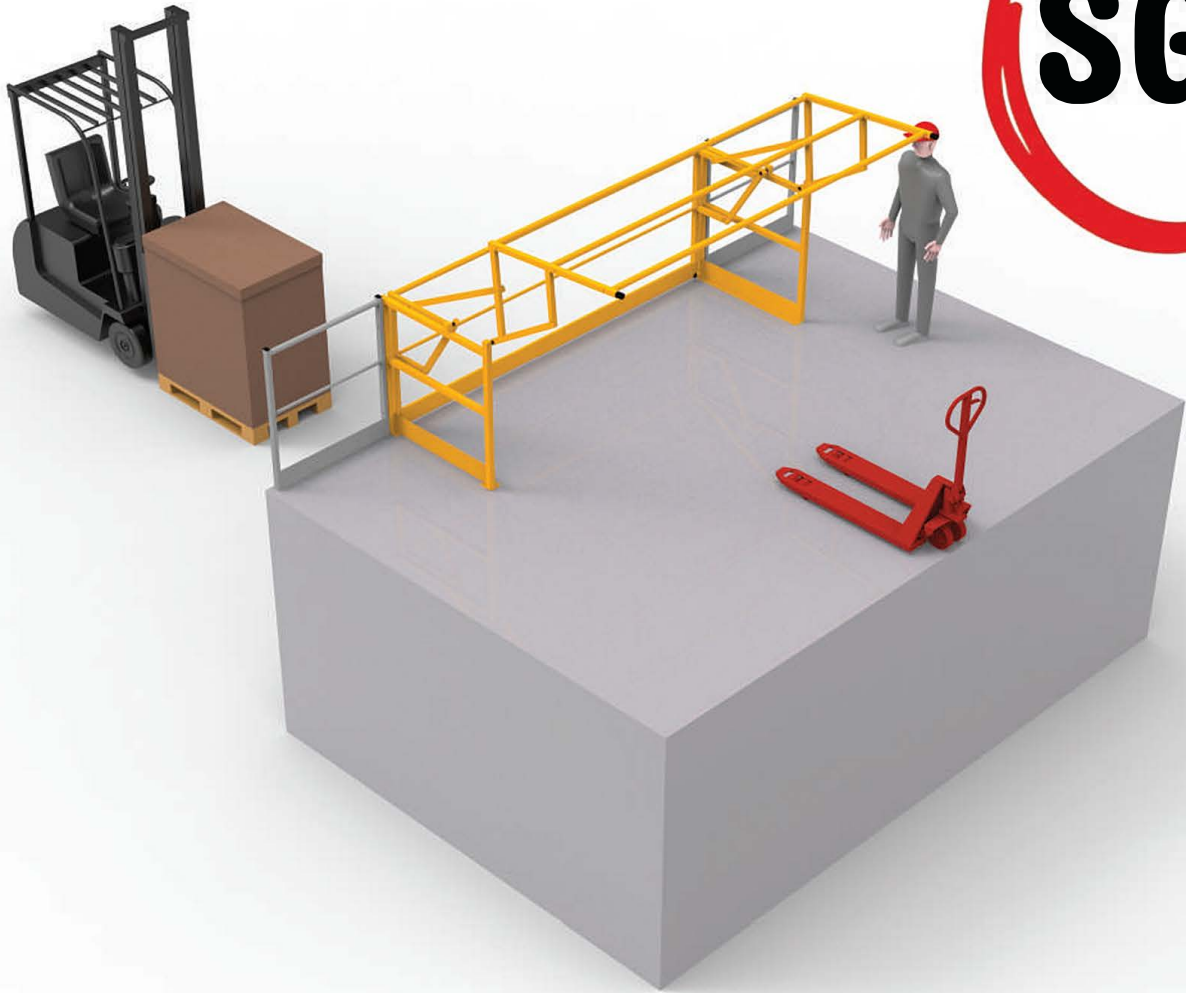

SGO

For what kind of work situation?

- ▶ Mezzanines with low ceilings.
- ▶ Complex configurations: beam at the edge of the void,...

Z.A. la Métairie - Rue du Val d'Ardoux - F-45370 DRY
www.ac2m-sarl.fr +33 (0)2 38 59 97 99 ac2m@ac2m-sarl.fr

AC2M

- ▶ Optimisation of low ceiling space.
- ▶ Adaptable to various constraints.
- ▶ Different finishes available.
- ▶ Made-to-measure dimensions.

Z.A. la Métairie - Rue du Val d'Ardoux - F-45370 DRY
www.ac2m-sarl.fr +33 (0)2 38 59 97 99 ac2m@ac2m-sarl.fr