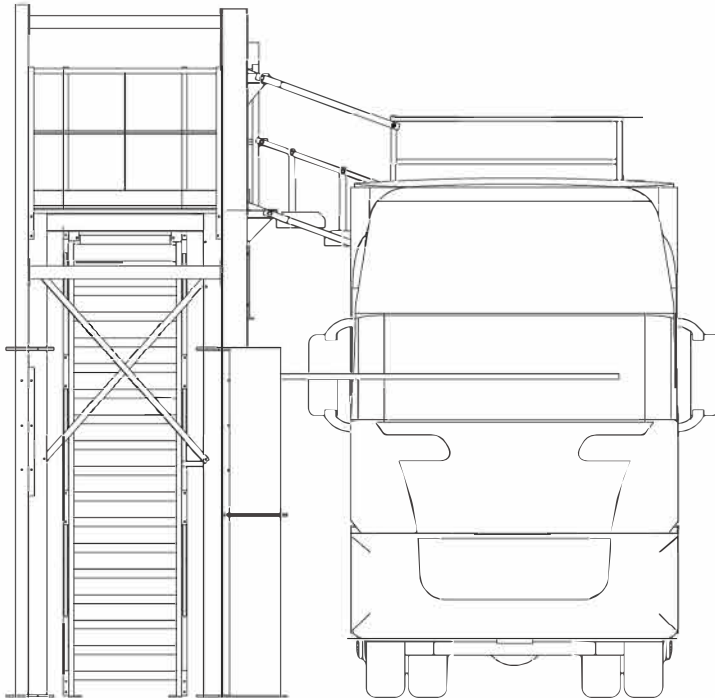

AC2M

**Complete
solution
anti-early
departure**

- ▶ Safe access to tankers.
- ▶ Retractable safety cage.
- ▶ Stairways with or without steps.
- ▶ Lifting gate to prevent accidental departure of the truck.
- ▶ Customised dimensions.
- ▶ Various finishes available.