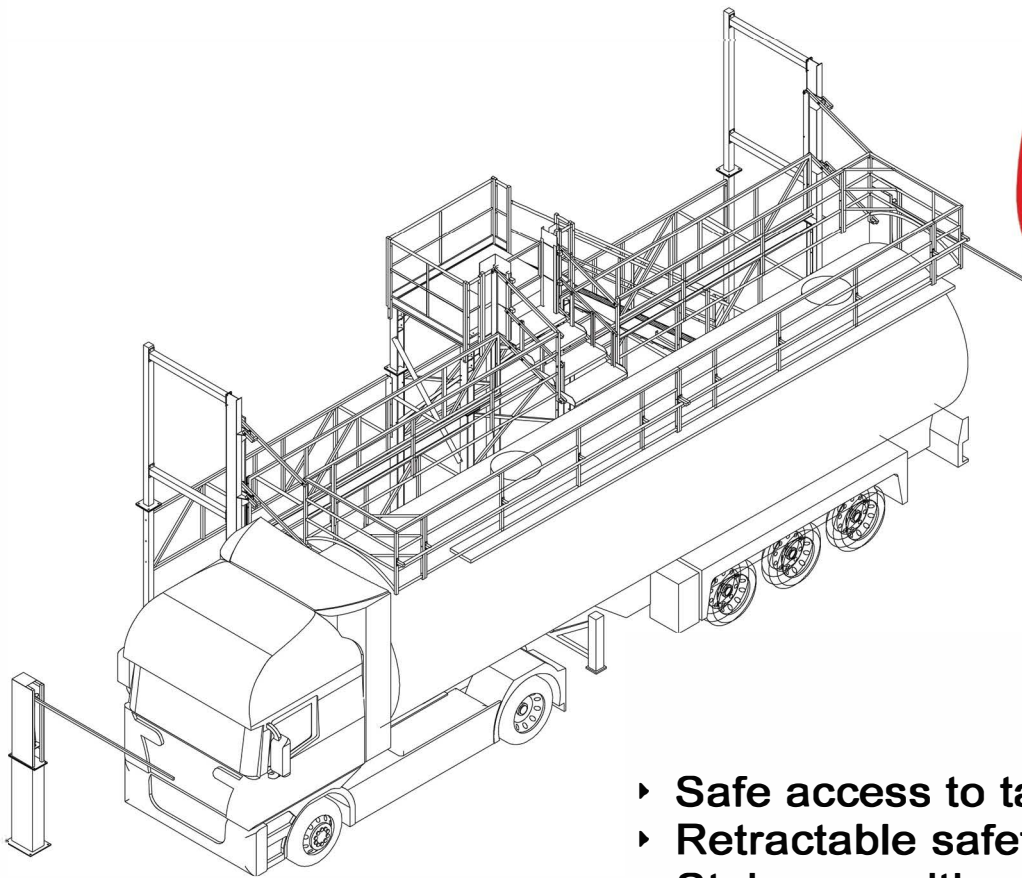

**Complete
solution
anti-early
departure**

For what kind of work situation?

- ▶ Loading of tankers and containers with risk of untimely vehicle departure.
- ▶ Safe access to tankers or containers.

Z.A. la Métairie - Rue du Val d'Ardoux - F-45370 DRY
www.ac2m-sarl.fr +33 (0)2 38 59 97 99 ac2m@ac2m-sarl.fr

AC2M

**Complete
solution
anti-early
departure**

- ▶ Safe access to tankers.
- ▶ Retractable safety cage.
- ▶ Stairways with or without steps.
- ▶ Lifting gate to prevent accidental departure of the truck.
- ▶ Customised dimensions.
- ▶ Various finishes available.