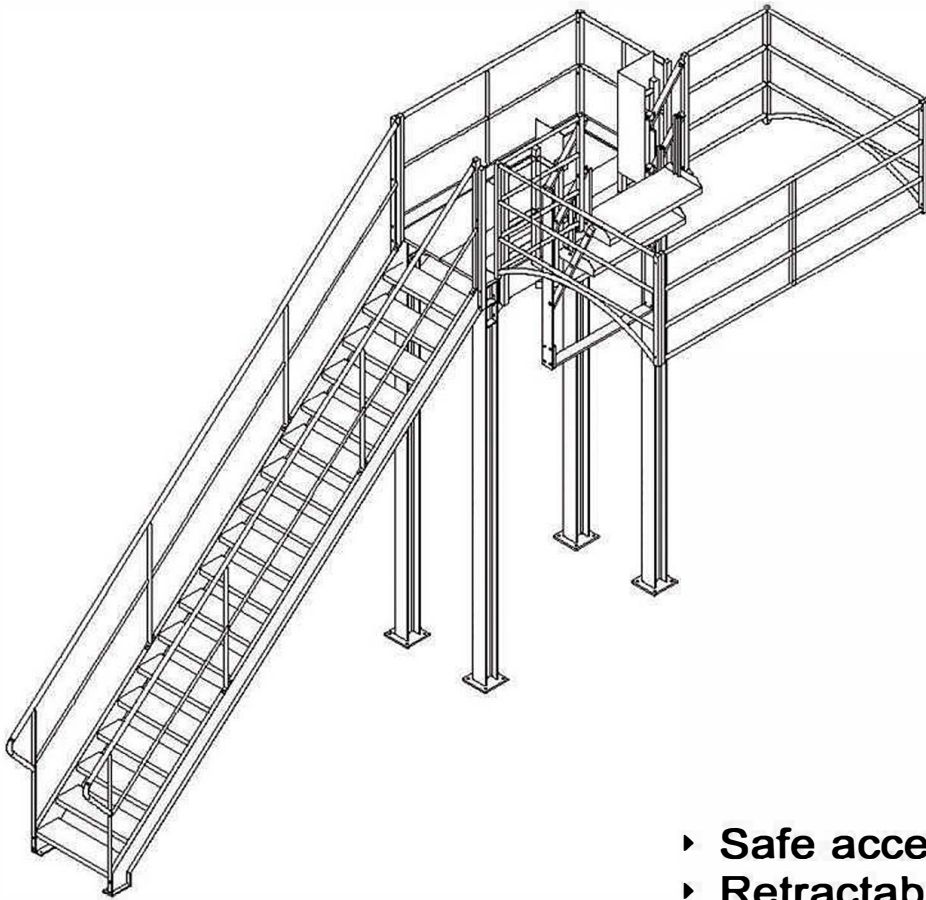

**Complete
access
solution for
tanker
domes**

For what kind of work situation?

- ▶ Loading of tankers in an area without access platform.
- ▶ Safe access to tankers and containers.

Z.A. la Métairie - Rue du Val d'Ardoux - F-45370 DRY
www.ac2m-sarl.fr +33 (0)2 38 59 97 99 ac2m@ac2m-sarl.fr

AC2M

**Complete
access
solution for
tanker
domes**

- ▶ Safe access to tankers.
- ▶ Retractable safety cage.
- ▶ Stairways with or without steps.
- ▶ Made-to-measure dimensions.
- ▶ Various finishes available.