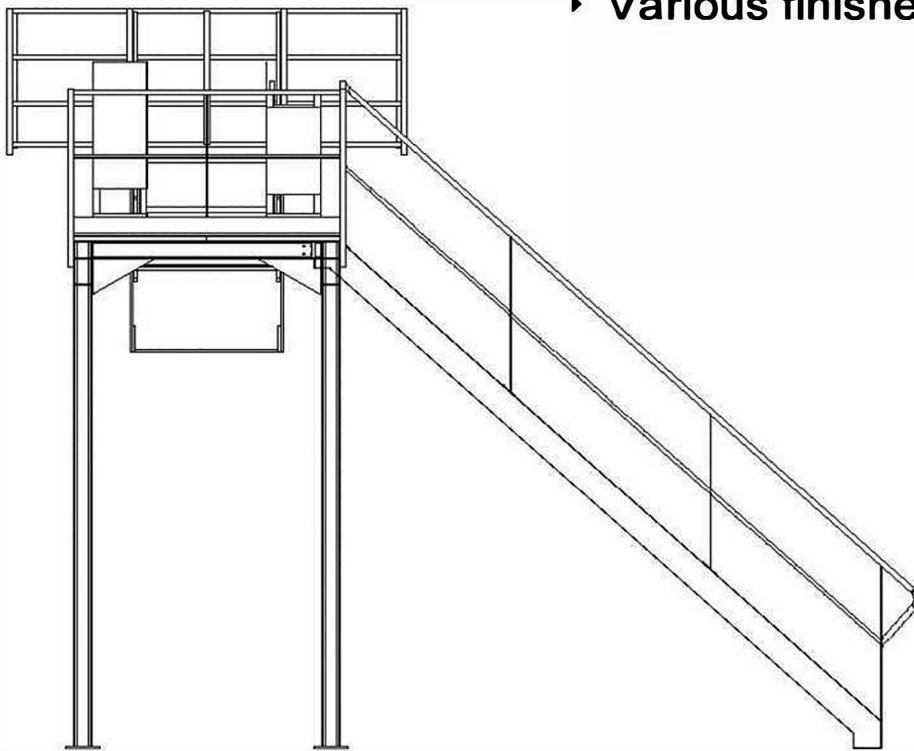

**Complete
access
solution for
tanker
domes**

For what kind of work situation?

- ▶ Loading of tankers in an area without access platform.
- ▶ Safe access to tankers and containers.

Z.A. la Métairie - Rue du Val d'Ardoux - F-45370 DRY
www.ac2m-sarl.fr +33 (0)2 38 59 97 99 ac2m@ac2m-sarl.fr

AC2M

**Complete
access
solution for
tanker
domes**

- ▶ Safe access to tankers.
- ▶ Retractable safety cage.
- ▶ Stairways with or without steps.
- ▶ Made-to-measure dimensions.
- ▶ Various finishes available.